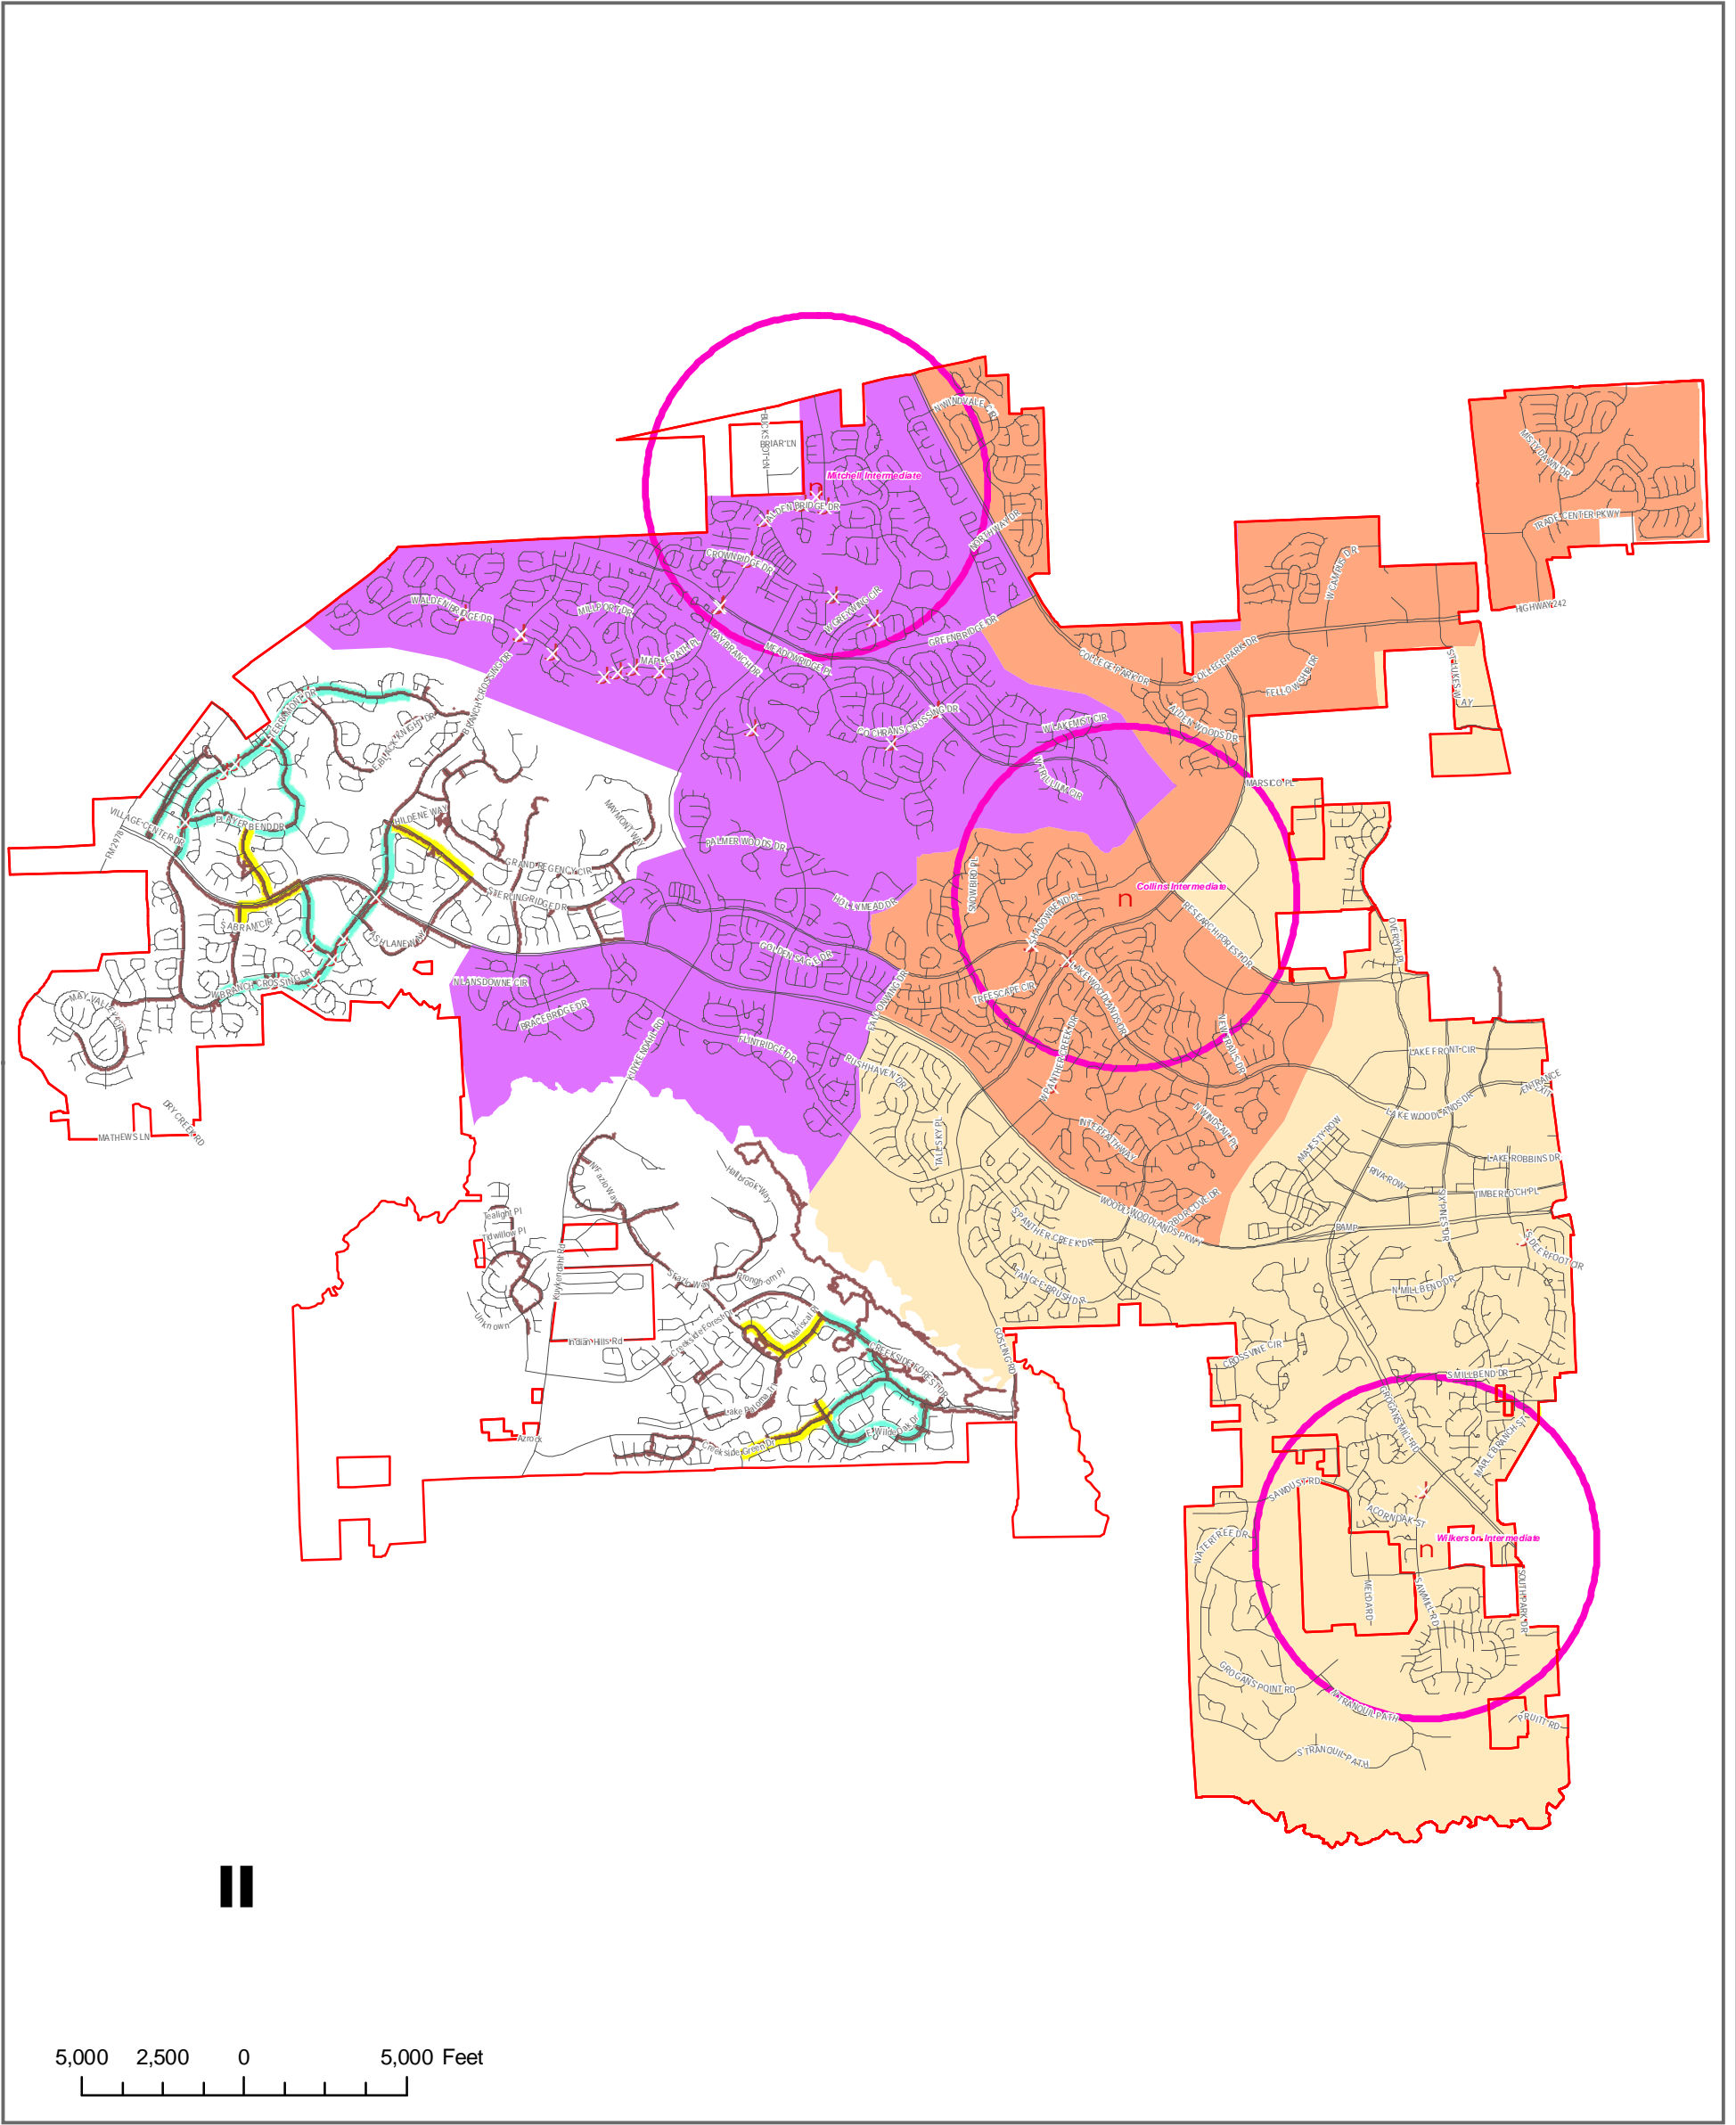

Conroe Independent School District The Woodlands College Park Intermediate Feeder Map School Year 2013-2014

Disclaimer:
This information has been prepared by The Woodlands Township. The Woodlands Township makes no representations or warranties regarding its accuracy and assumes no liability for its use.

Sources: Layers contains data from Montgomery County and Conroe Independent School District.

TWT Geographic Information Systems
Map Issued: September 23, 2013

Legend

- | | |
|---|----------------------|
|  | The Woodlands School |
|  | CISD Crossing Guards |
|  | One Mile Radius |
|  | Pathway |
|  | Street |
|  | Collector Pathway |
|  | Feeder Pathway |
-
- | | |
|---|------------------------|
|  | COLLINS INTERMEDIATE |
|  | MITCHELL INTERMEDIATE |
|  | WILKERSON INTERMEDIATE |