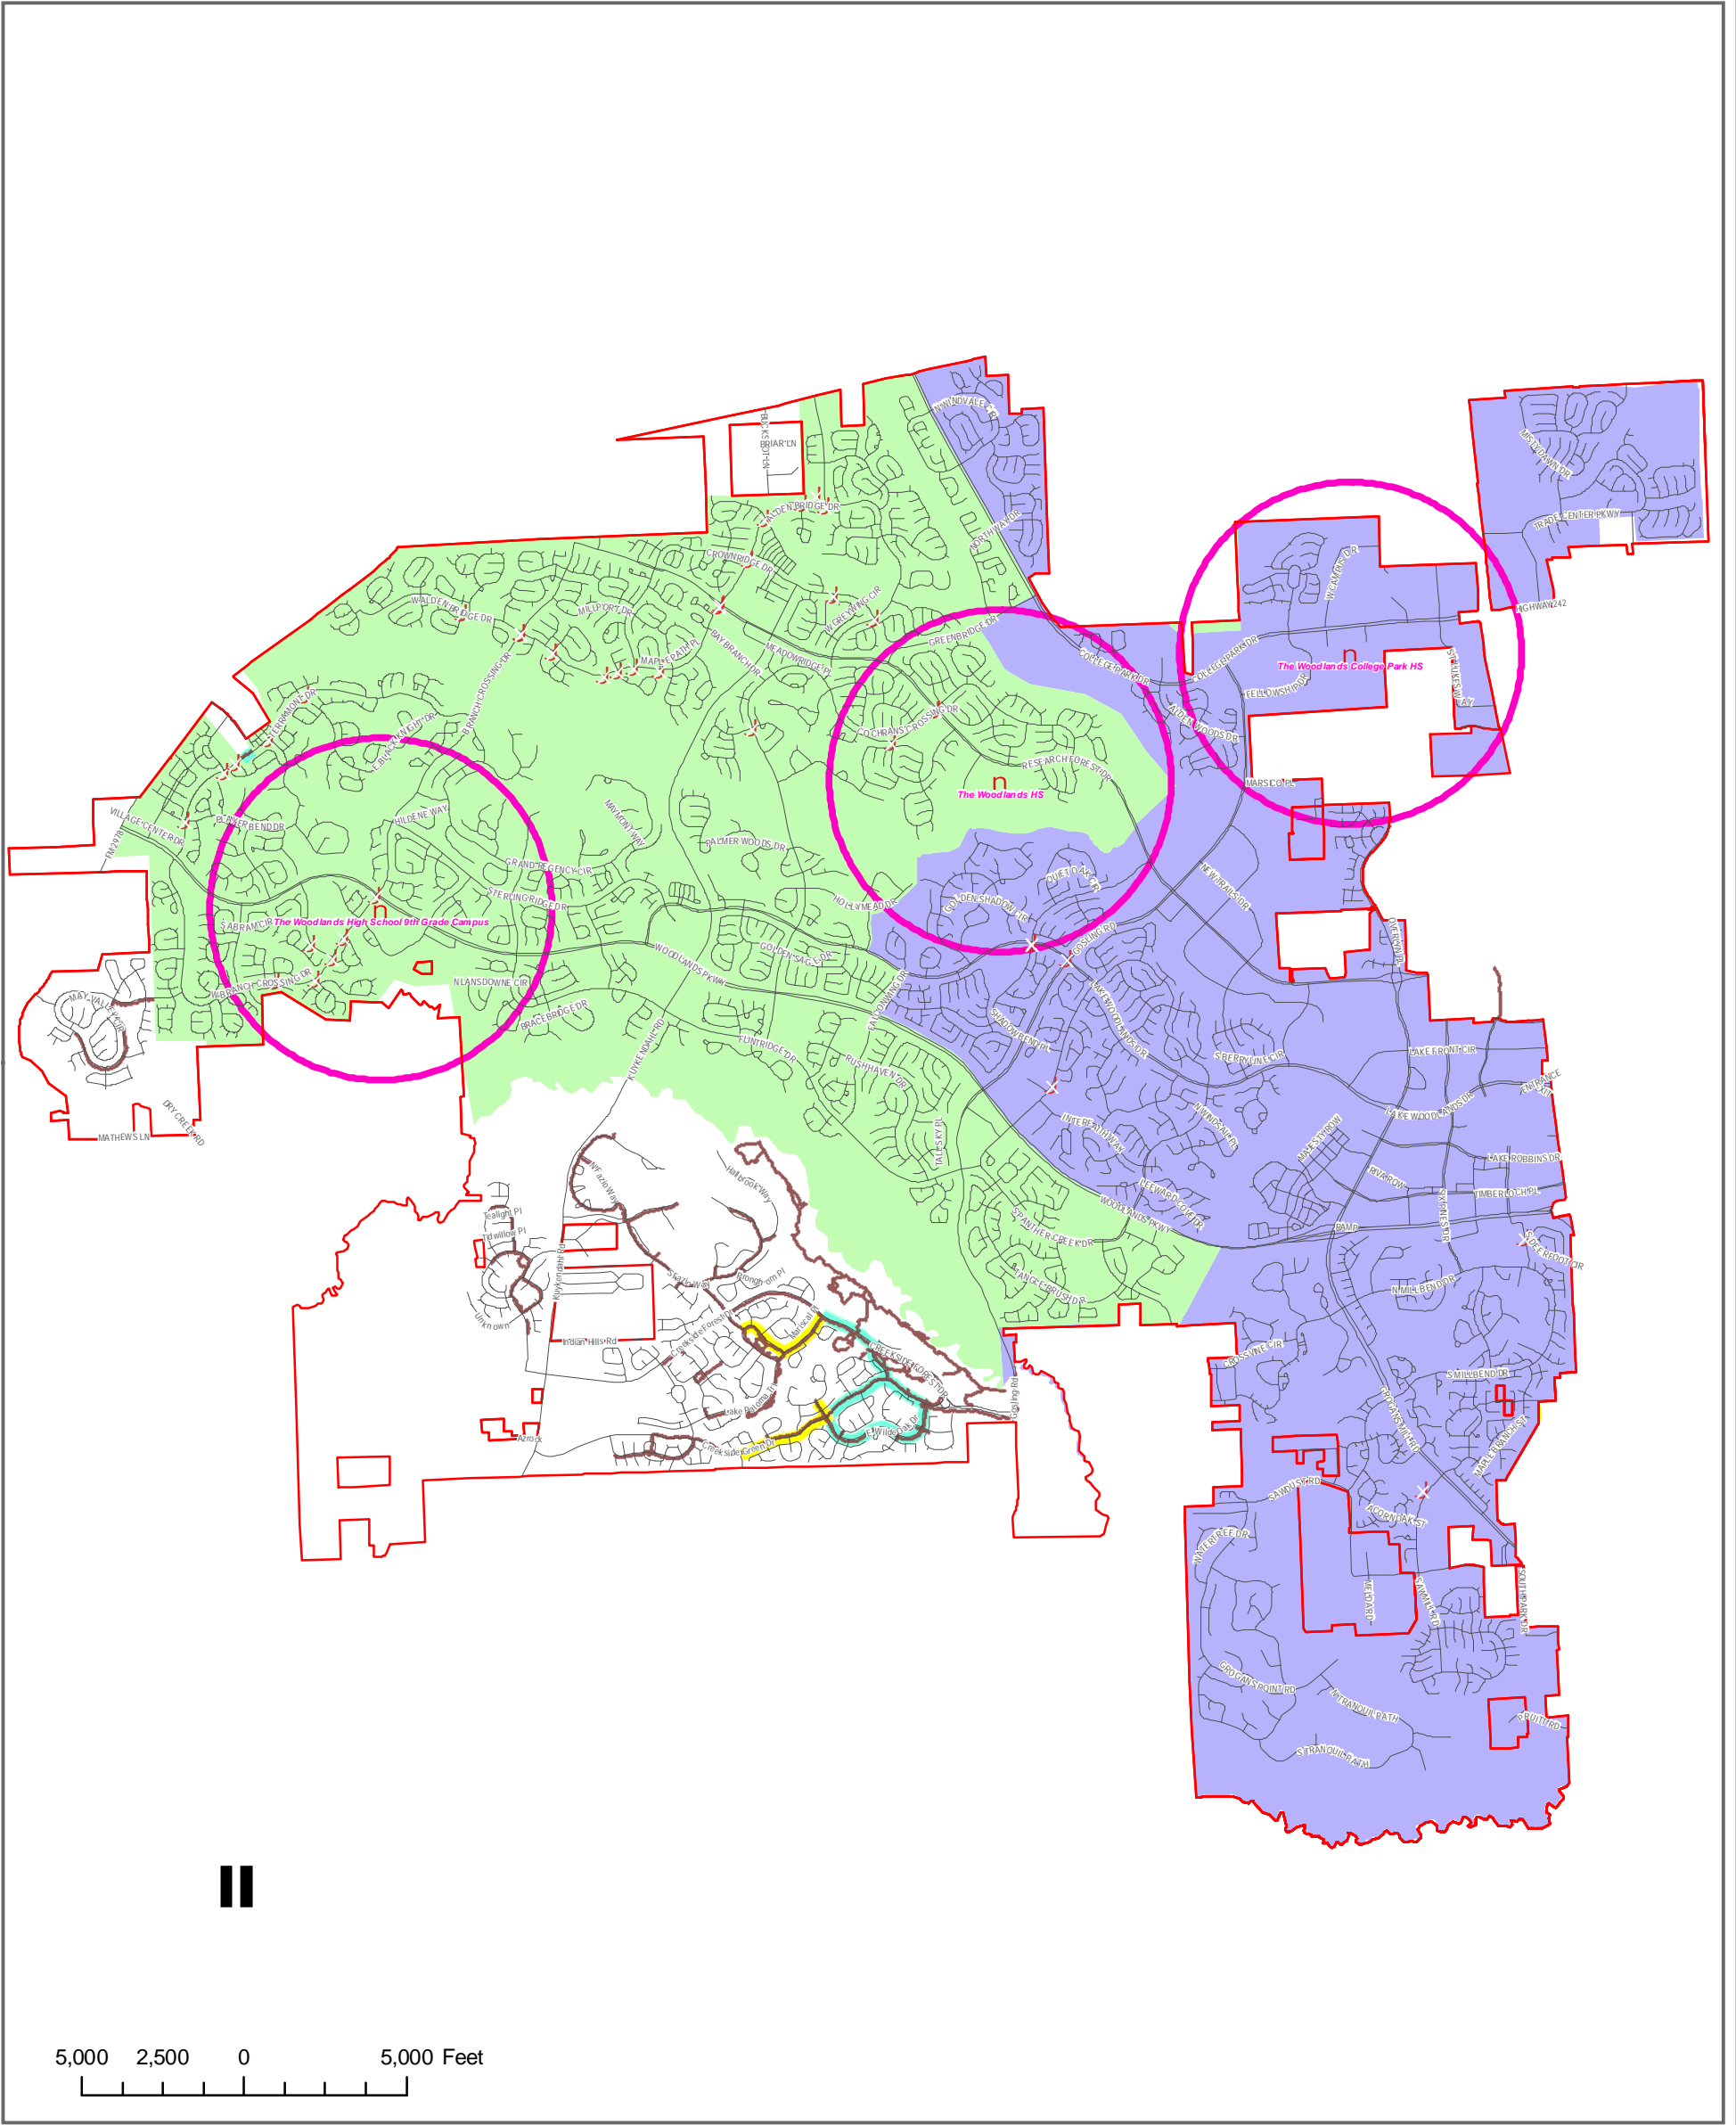

Conroe Independent School District The Woodlands High One Mile Radius Feeder Map School Year 2013-2014

5,000 2,500 0 5,000 Feet

Disclaimer:
This information has been prepared by The Woodlands Township. The Woodlands Township makes no representations or warranties regarding its accuracy and assumes no liability for its use.

Sources: Layers contains data from Montgomery County and Conroe Independent School District.

TWT Geographic Information Systems
Map Issued: September 23, 2013

Legend

	The Woodlands School
	CISD Crossing Guards
	One Mile Radius
	Pathway
	Street
	Collector Pathway
	Feeder Pathway
	COLLEGE PARK HIGH
	WOODLANDS HIGH