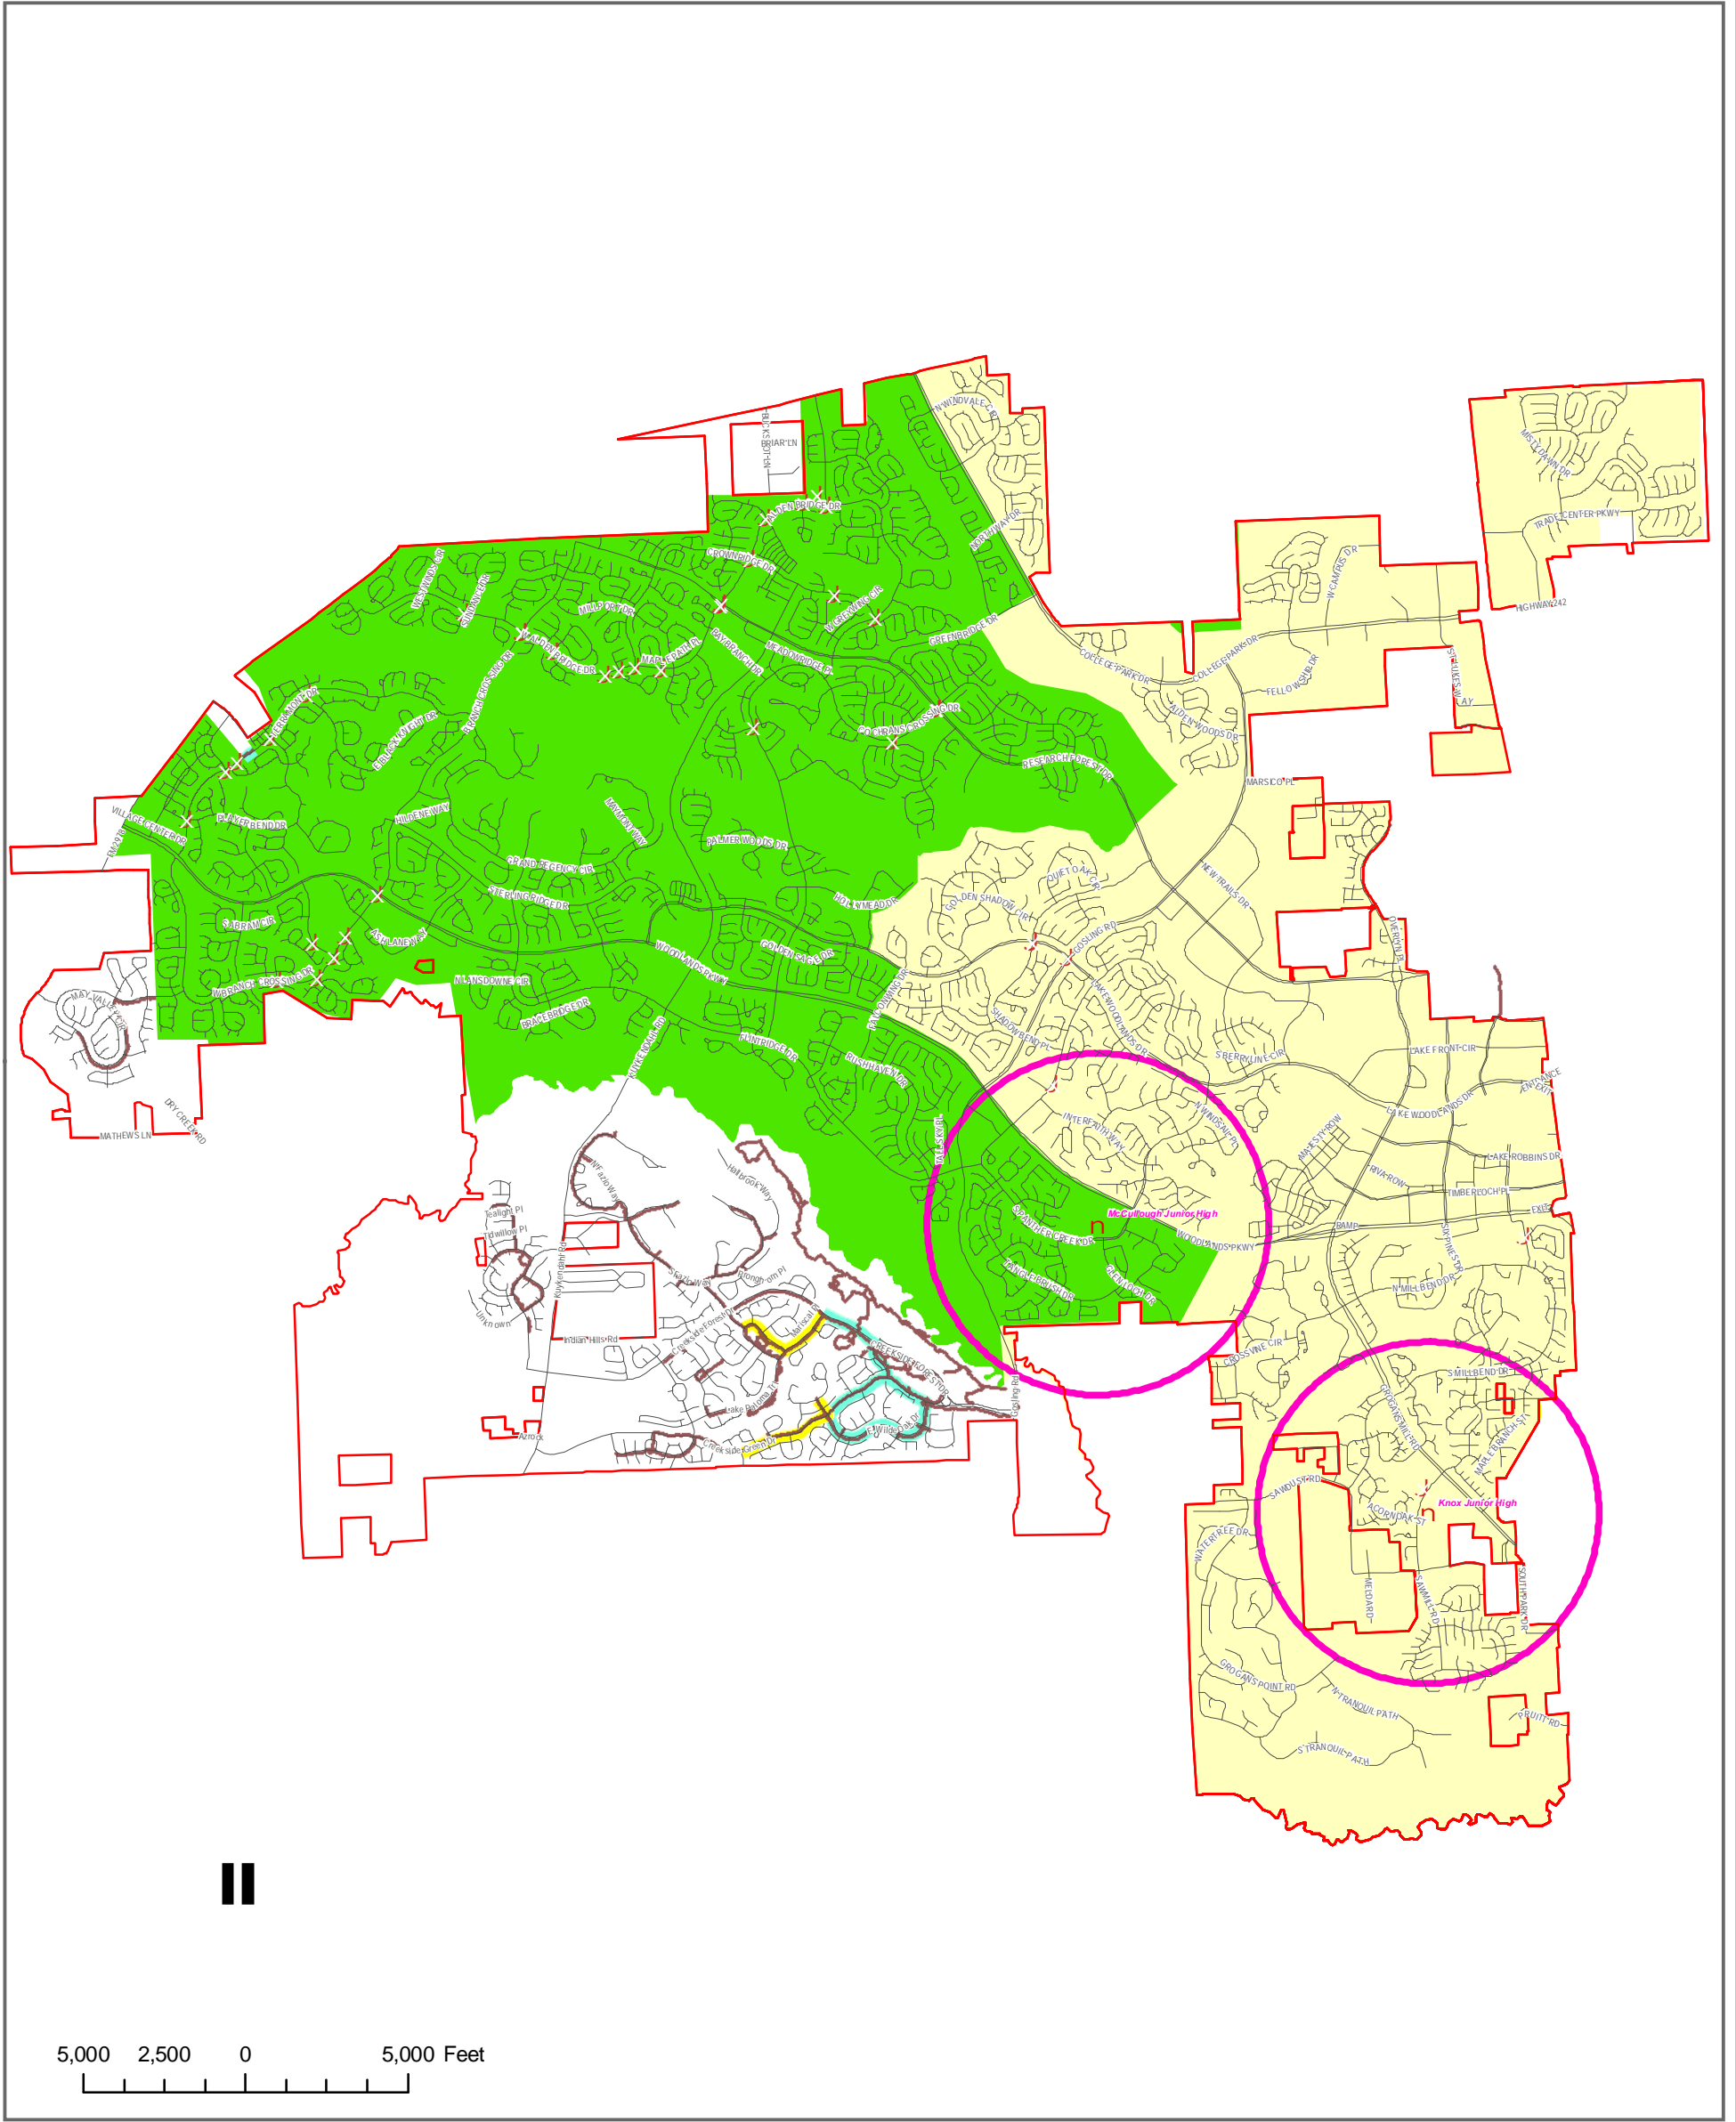

Conroe Independent School District The Woodlands Junior High One Mile Radius Feeder Map School Year 2013-2014

Disclaimer:
This information has been prepared by The Woodlands Township. The Woodlands Township makes no representations or warranties regarding its accuracy and assumes no liability for its use.

Sources: Layers contains data from Montgomery County and Conroe Independent School District.

TWT Geographic Information Systems
Map Issued: September 23, 2013

Legend

- | | |
|---|----------------------|
|  | The Woodlands School |
|  | CISD Crossing Guards |
|  | One Mile Radius |
|  | Pathway |
|  | Street |
|  | Collector Pathway |
|  | Feeder Pathway |
-
- | | |
|---|------------------------|
|  | KNOX JUNIOR HIGH |
|  | MCCULLOUGH JUNIOR HIGH |