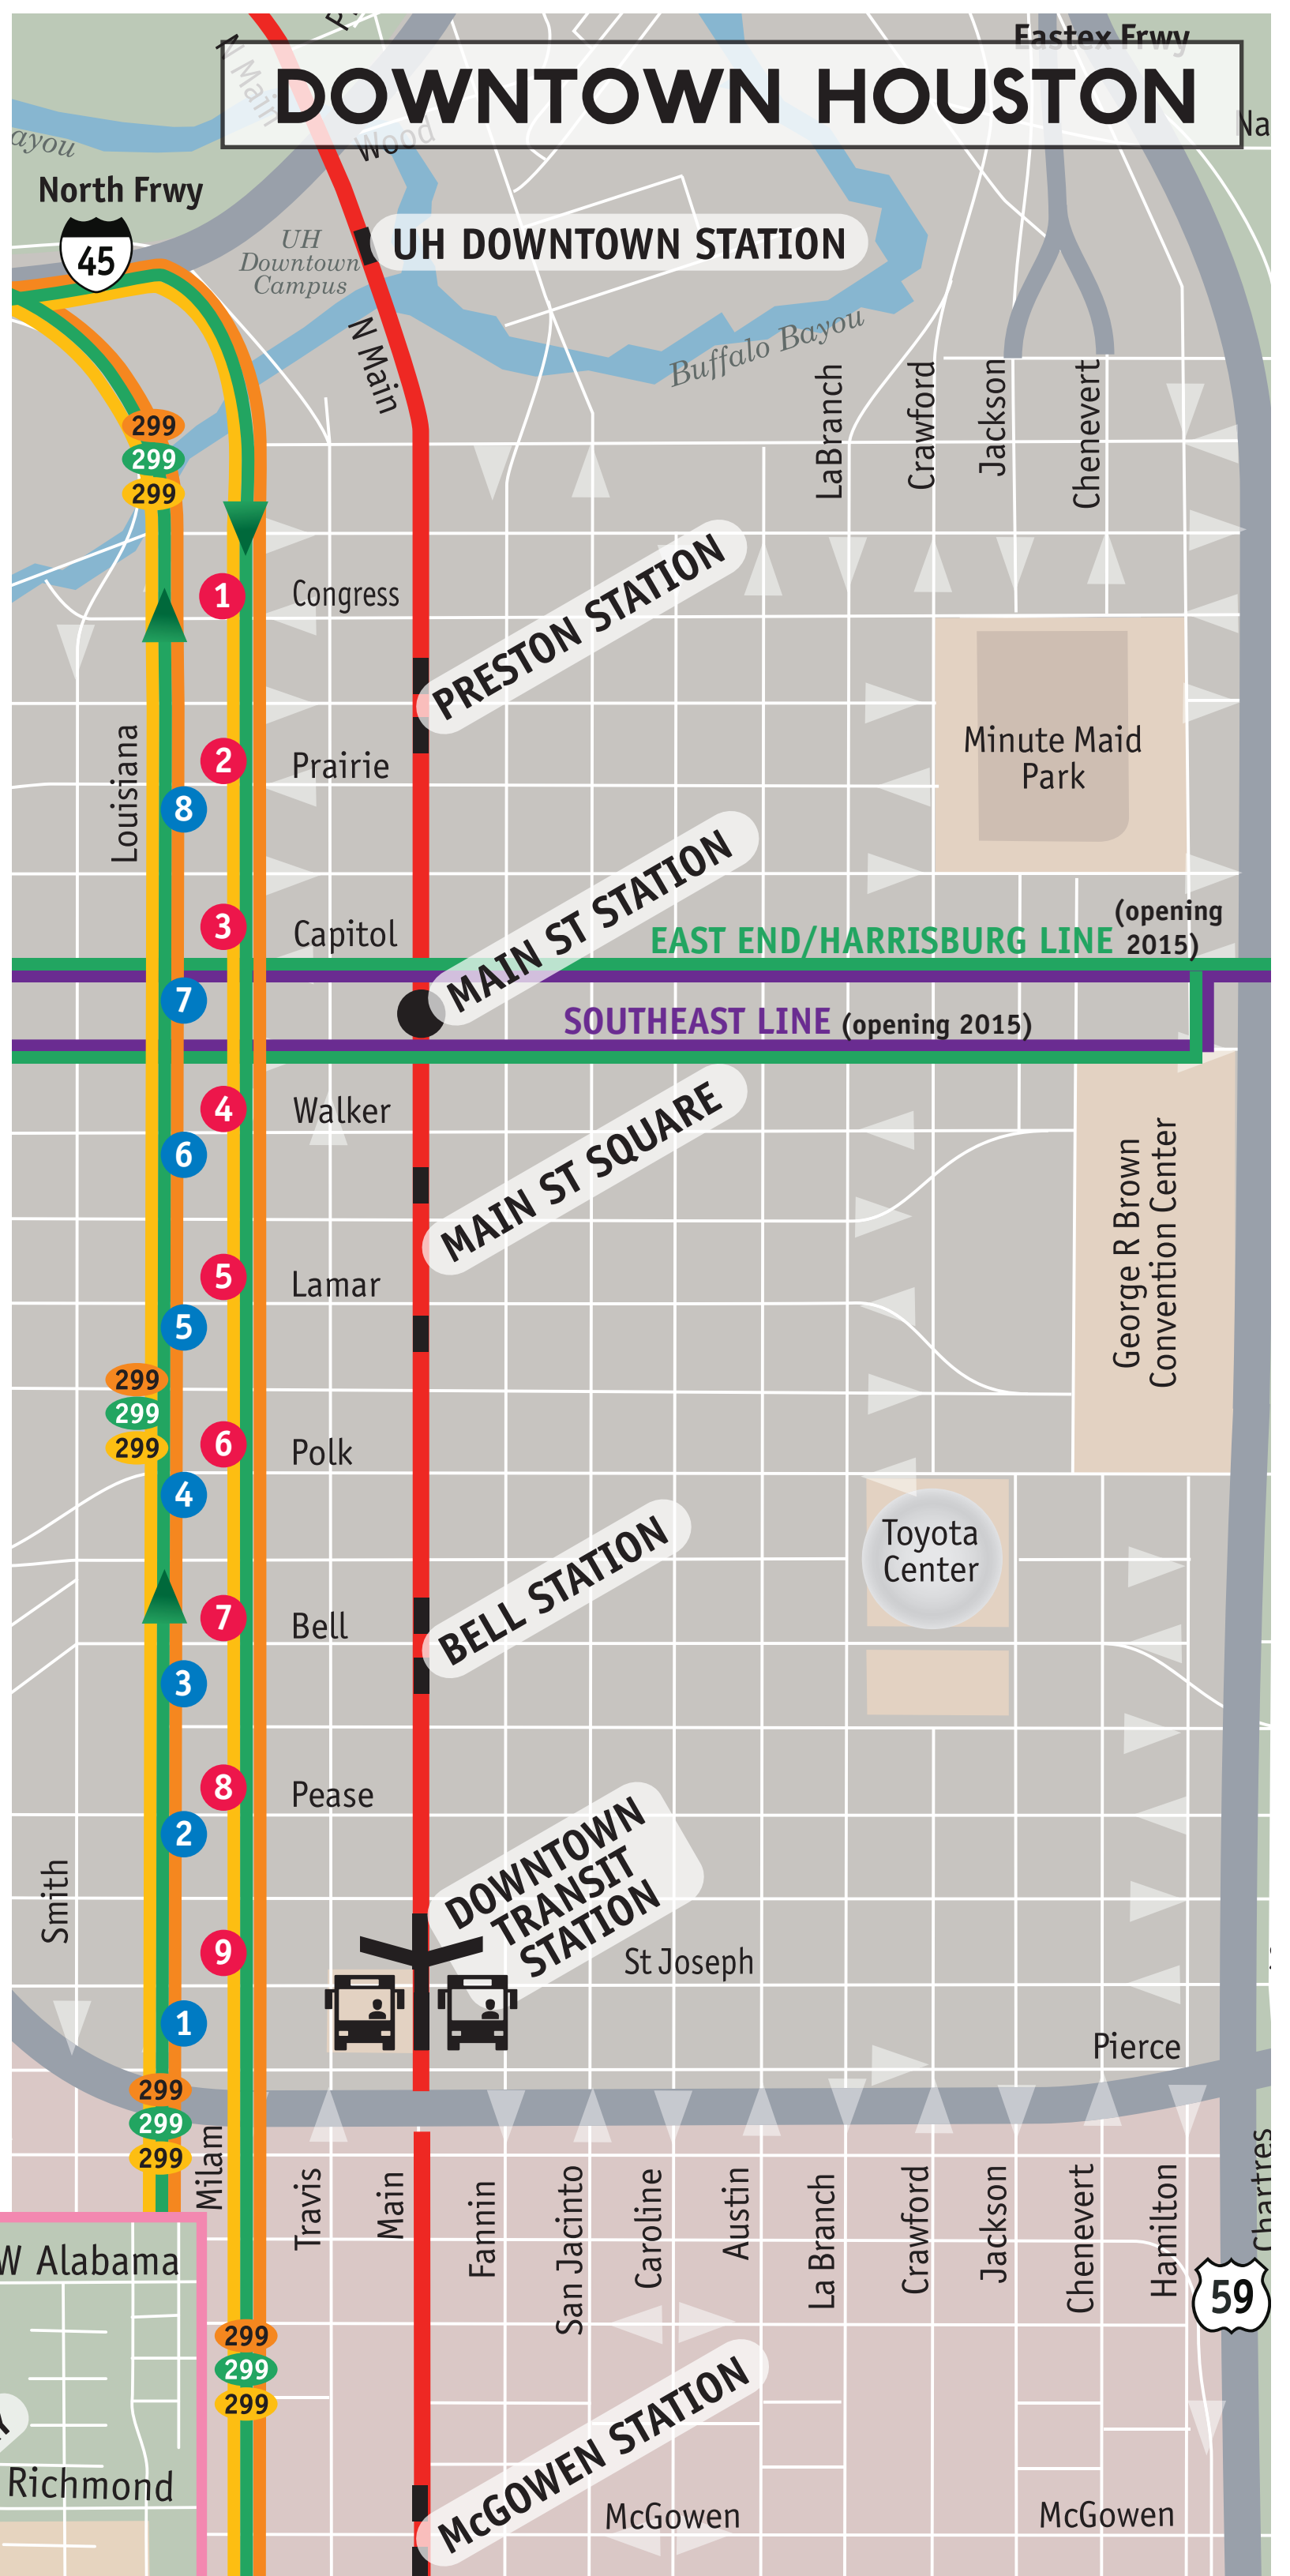

THE WOODLANDS EXPRESS

DOWNTOWN

MORNING DROP-OFF STOPS

- 1 Milam @ Congress St
- 2 Milam @ Prairie St
- 3 Milam @ Capitol St
- 4 Milam @ Walker St
- 5 Milam @ Lamar St
- 6 Milam @ Polk St
- 7 Milam @ Bell St
- 8 Milam @ Pease St
- 9 Milam @ St. Joseph's Parkway

DOWNTOWN

AFTERNOON PICK-UP STOPS

- 1 Louisiana @ St. Joseph's Parkway
- 2 Louisiana @ Pease St
- 3 Louisiana @ Bell St
- 4 Louisiana @ Polk St
- 5 Louisiana @ Lamar St
- 6 Louisiana @ Walker St
- 7 Louisiana @ Capitol St
- 8 Louisiana @ Prairie St

GREENWAY

MORNING & AFTERNOON STOPS

- 1 Cummins St @ Norfolk
Twenty Greenway Plaza
- 2 Portsmouth @ Houston City Club
Nine Greenway Plaza
- 3 Greenway 3, Three Greenway Plaza

- 299 SAWDUST ROUTE
- 299 RESEARCH FOREST ROUTE
- 299 STERLING RIDGE ROUTE