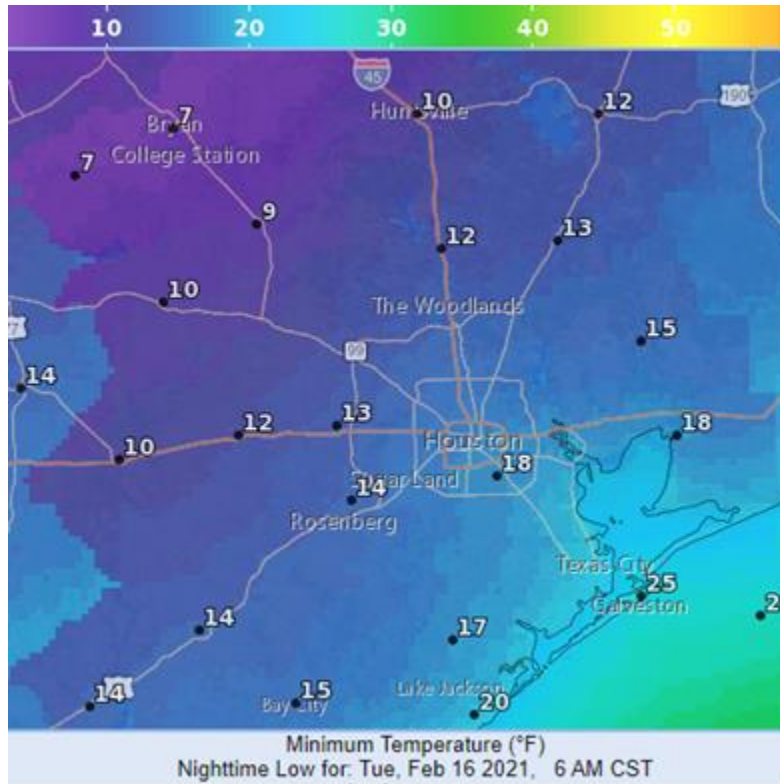

**FOR IMMEDIATE RELEASE:
February 11, 2021**

Upcoming Winter Weather for Montgomery County

Status Update from the Office of Homeland Security and Emergency Management

MONTGOMERY COUNTY – On Sunday night, temperatures will drop below freezing across Southeast Texas, bringing the possibility of winter precipitation to the area.

While the forecast still remains a bit uncertain, the National Weather Service is increasingly confident in the possibility of snow, sleet, and freezing rain to create hazardous conditions across Southeast TX on Sunday night and Monday. **Monday night into Tuesday morning is when Montgomery County is expecting the coldest temperatures. Temperatures for some locations will likely not make it above freezing on Tuesday. Travel will become dangerous for our area starting Sunday night into Tuesday morning.**