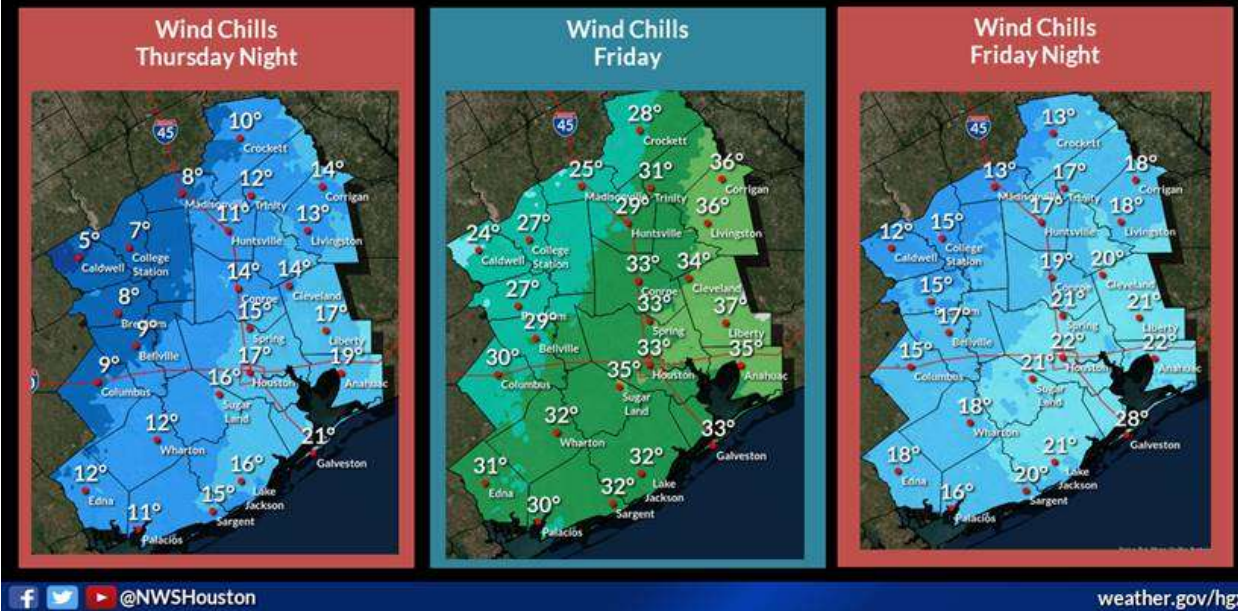

Dangerous Wind Chills Thursday & Friday Night

Weather Forecast Office
Houston/Galveston, TX
Issued February 3, 2022 1:12 AM CT

Wind Chill Advisories Possible

We would like to remind our citizens to only call 911 in the event of an emergency. The Montgomery County Office of Homeland Security and Emergency Management will continue to monitor this situation and will send out updates as conditions change.

Ice and Snow, Take it Slow!

BRIDGE ICES BEFORE ROAD

Remember to take extra care while driving in winter weather, especially when approaching a bridge or an overpass. These places are dangerous as:

- There is no ground underneath allowing the entire structure to be surrounded by cold air thus making it freeze faster
- Freezing isn't uniform... shaded parts can be icy while sunny parts aren't
- Slow down before the bridge, as changing speed on ice is dangerous

National Weather Service - Houston/Galveston

Any county road closures can be found via [MCTX LIVE](#). Additionally, please follow the Montgomery County Office of Homeland Security and Emergency Management on Facebook, Twitter and Instagram for the most up to date information.

###