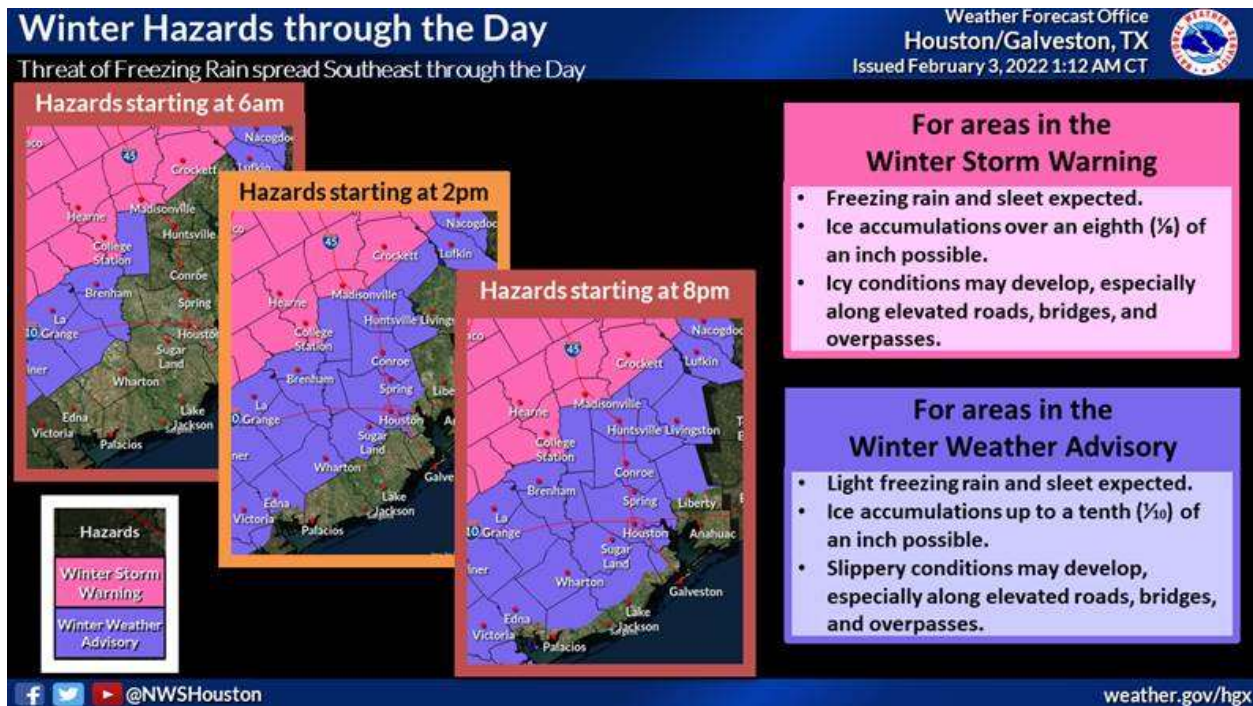

FOR IMMEDIATE RELEASE:
February 3, 2022

Weather Update for Montgomery County

Status Update from the Office of Homeland Security and Emergency Management

MONTGOMERY COUNTY – A Winter Weather Advisory is now in effect for Montgomery County from now until 12PM tomorrow. Additionally, a Hard Freeze Warning and Wind Chill Advisory will go into effect starting at 6PM tonight for Montgomery County. A light freezing rain and sleet mix is possible as the front continues to move in this evening.

Later tonight, after temperatures have dropped below freezing, ice accumulations of up to a tenth of an inch are possible. This could cause slippery road conditions along elevated roads, bridges and overpasses overnight and into Friday morning.

Dangerous Wind Chills Thursday & Friday Night

Weather Forecast Office
Houston/Galveston, TX
Issued February 3, 2022 1:12 AM CT

Wind Chill Advisories Possible

We would like to remind our citizens to only call 911 in the event of an emergency. The Montgomery County Office of Homeland Security and Emergency Management will continue to monitor this situation and will send out updates as conditions change.

Ice and Snow, Take it Slow!

BRIDGE ICES BEFORE ROAD

Remember to take extra care while driving in winter weather, especially when approaching a bridge or an overpass. These places are dangerous as:

- There is no ground underneath allowing the entire structure to be surrounded by cold air thus making it freeze faster
- Freezing isn't uniform... shaded parts can be icy while sunny parts aren't
- Slow down before the bridge, as changing speed on ice is dangerous