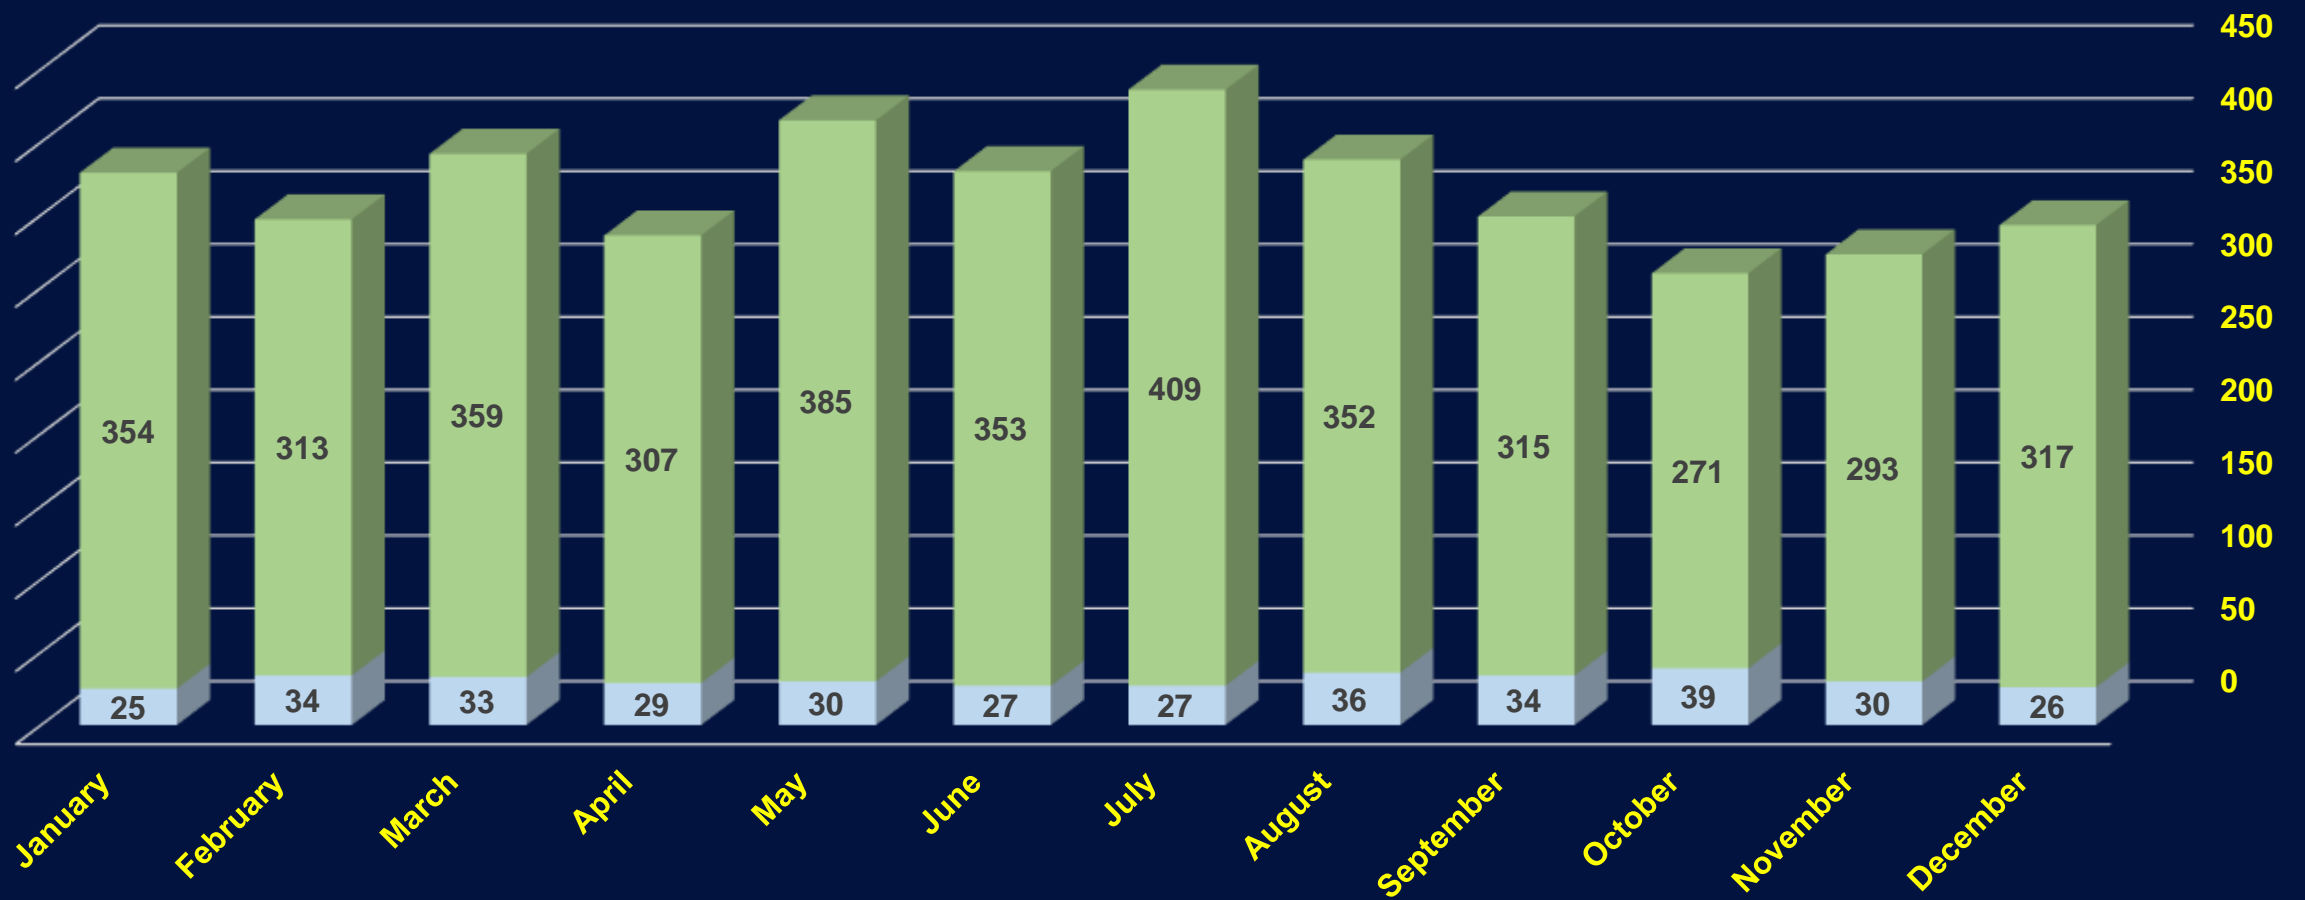

THE WOODLANDS TOWNSHIP PUBLIC SAFETY REPORT

- SUMMARY OF CRIME CATEGORIES OF NOTE

THE WOODLANDS TOWNSHIP PUBLIC SAFETY REPORT

• CRIME CATEGORIES OF NOTE

THE WOODLANDS TOWNSHIP PUBLIC SAFETY REPORT

- 2022 MOTOR VEHICLE ACCIDENTS
 - 1228 total ACCIDENTS
 - 1 Fatality Accident (2/5/2022)
 - 264 Accidents with Injury
 - Top Five accident factors:
 - Speed (372)
 - Fail to yield row turning (241)
 - Disregard traffic control (114)
 - Driver Inattention/Distraction (81)
 - Impaired Driving (23)