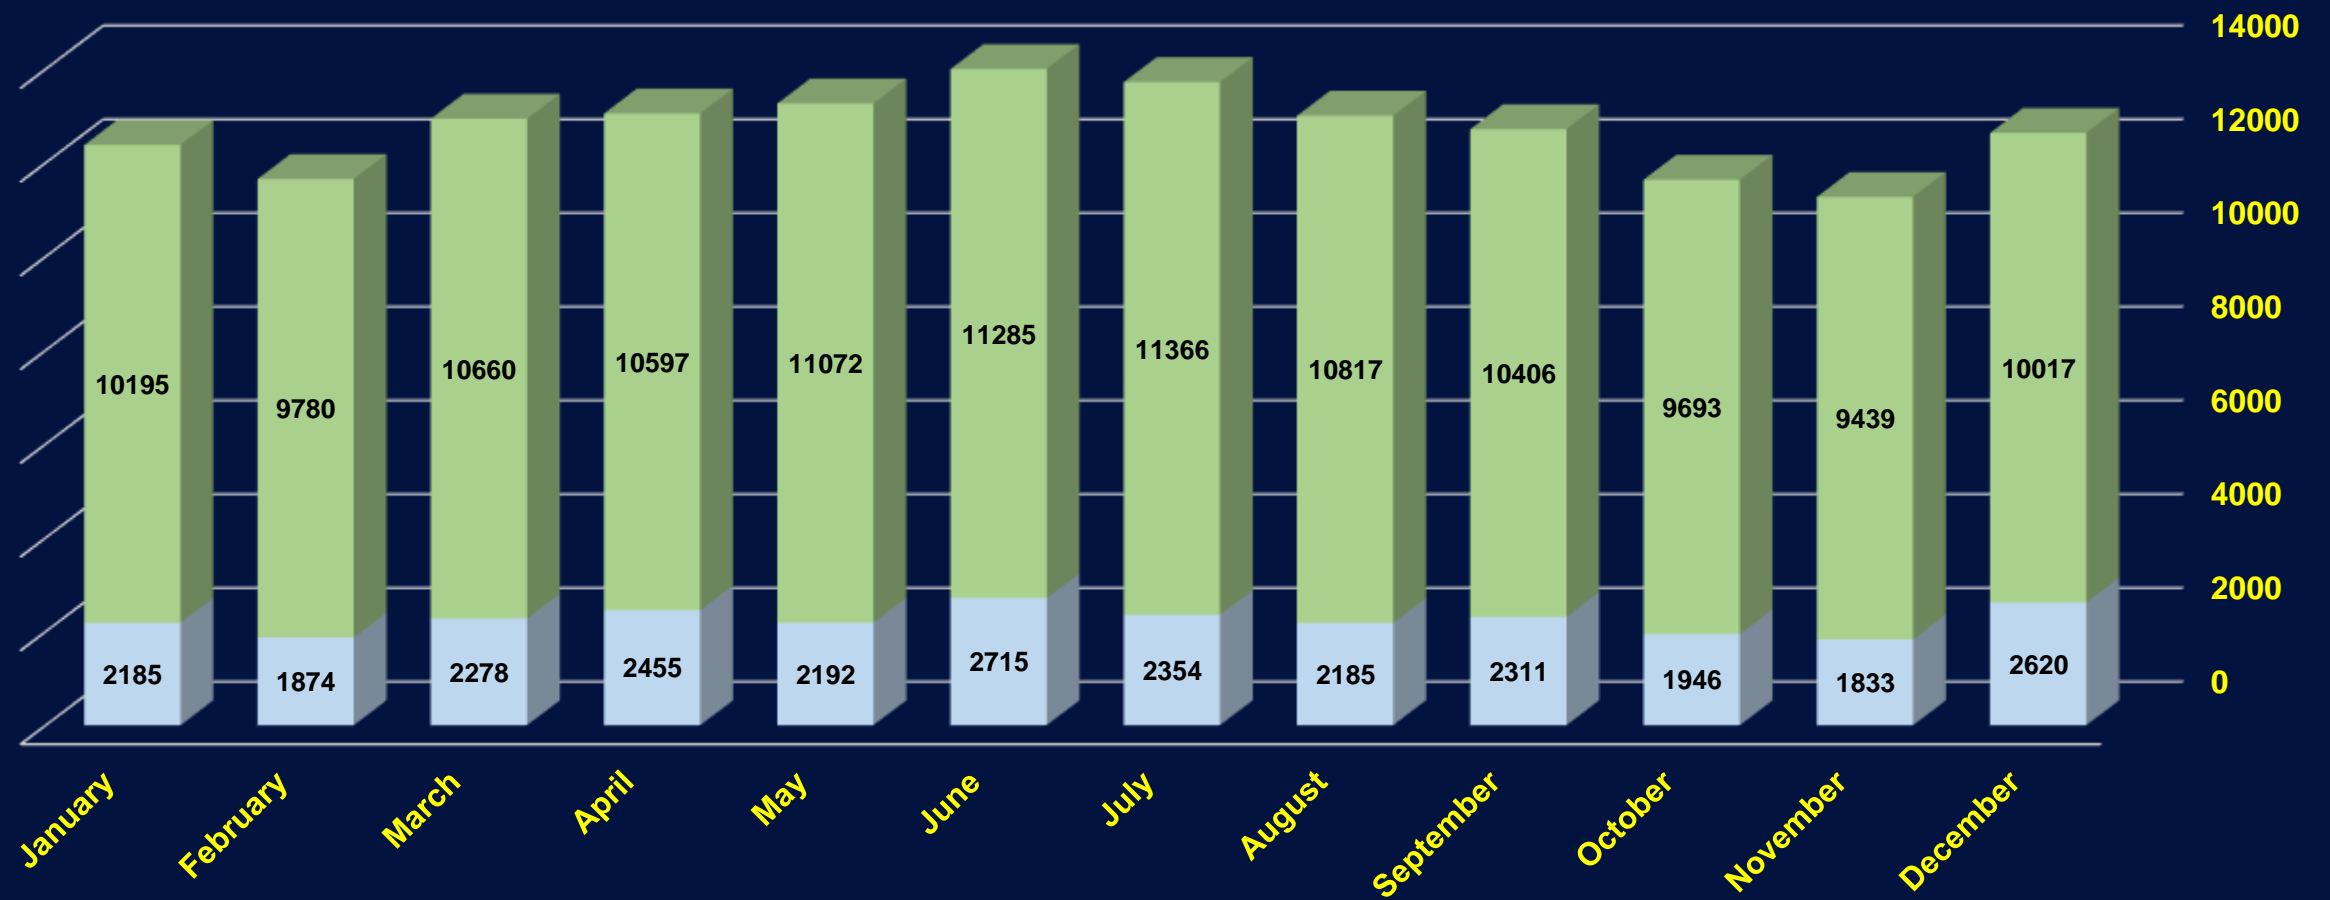

THE WOODLANDS TOWNSHIP PUBLIC SAFETY REPORT

- SUMMARY OF CRIME CATEGORIES OF NOTE

THE WOODLANDS TOWNSHIP PUBLIC SAFETY REPORT

• CRIME CATEGORIES OF NOTE

THE WOODLANDS TOWNSHIP PUBLIC SAFETY REPORT

- 2022 MOTOR VEHICLE ACCIDENTS
 - 1228 total ACCIDENTS
 - 1 Fatality Accident (2/5/2022)
 - 264 Accidents with Injury
 - Top Five accident factors:
 - Speed (372)
 - Fail to yield row turning (241)
 - Disregard traffic control (114)
 - Driver Inattention/Distraction (81)
 - Impaired Driving (23)