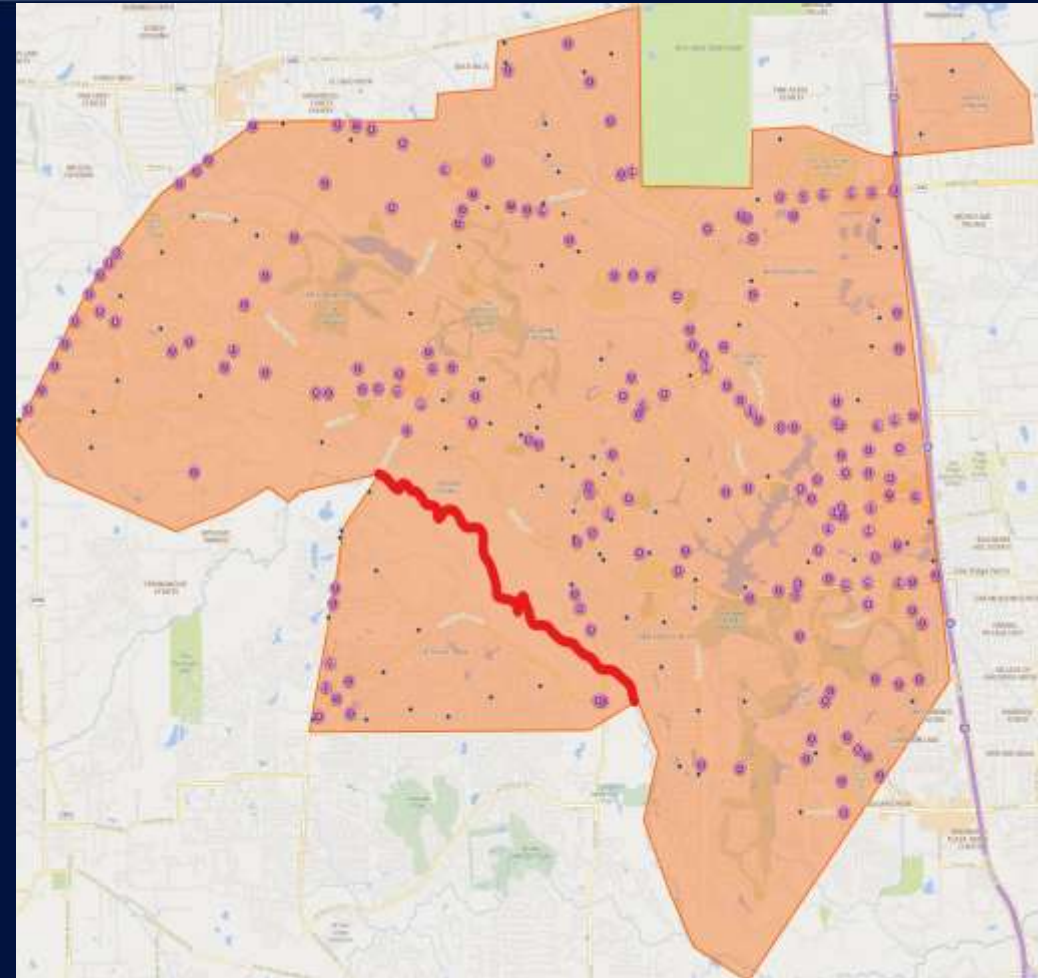

THE WOODLANDS TOWNSHIP PUBLIC SAFETY REPORT

- SUMMARY OF CRIME CATEGORIES OF NOTE

THE WOODLANDS TOWNSHIP PUBLIC SAFETY REPORT

• CRIME CATEGORIES OF NOTE

THE WOODLANDS TOWNSHIP PUBLIC SAFETY REPORT

- 2022 MOTOR VEHICLE ACCIDENTS
 - 1228 total ACCIDENTS
 - 1 Fatality Accident (2/5/2022)
 - 264 Accidents with Injury
 - Top Five accident factors:
 - Speed (372)
 - Fail to yield row turning (241)
 - Disregard traffic control (114)
 - Driver Inattention/Distraction (81)
 - Impaired Driving (23)