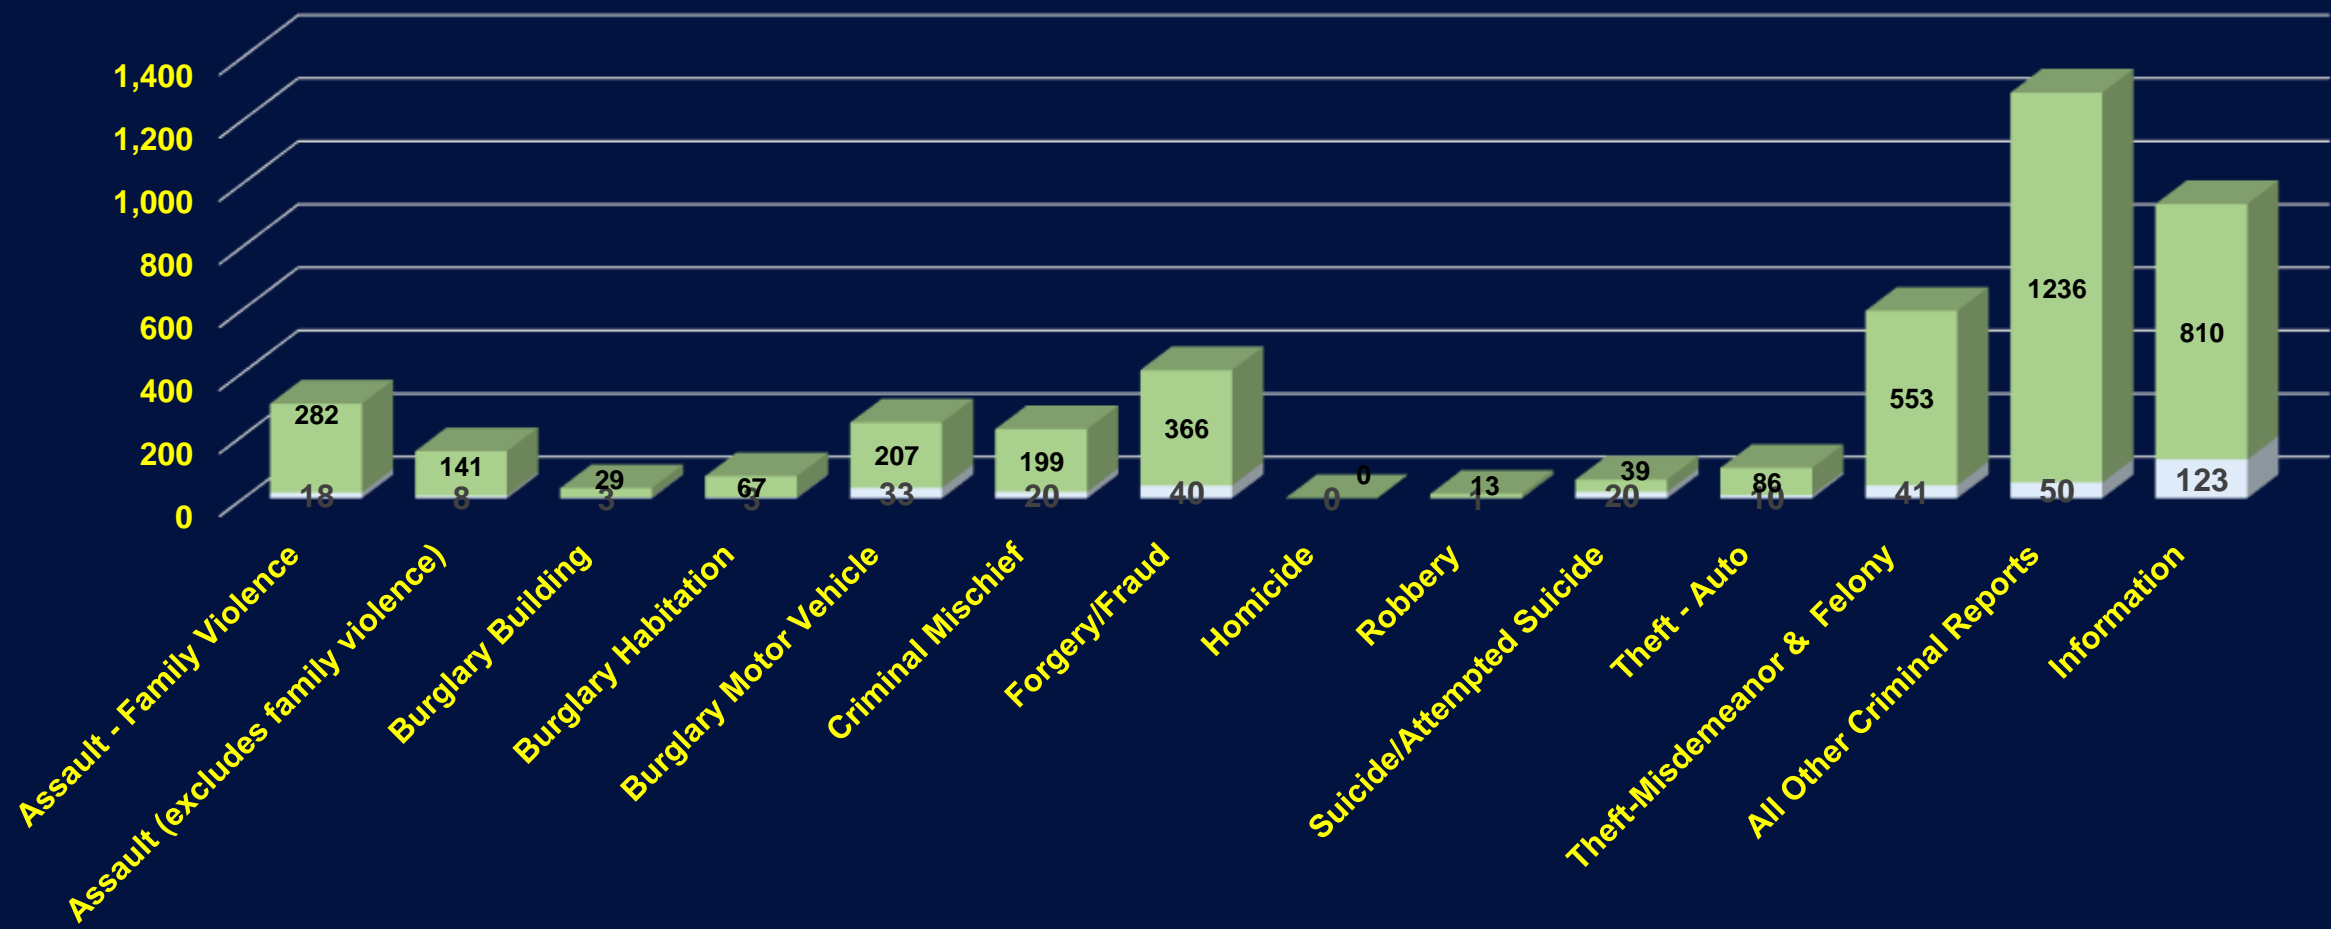

THE WOODLANDS TOWNSHIP PUBLIC SAFETY REPORT

- SUMMARY OF CRIME CATEGORIES OF NOTE

THE WOODLANDS TOWNSHIP PUBLIC SAFETY REPORT

• CRIME CATEGORIES OF NOTE

THE WOODLANDS TOWNSHIP PUBLIC SAFETY REPORT

- 2022 MOTOR VEHICLE ACCIDENTS
 - 1228 total ACCIDENTS
 - 1 Fatality Accident (2/5/2022)
 - 264 Accidents with Injury
 - Top Five accident factors:
 - Speed (372)
 - Fail to yield row turning (241)
 - Disregard traffic control (114)
 - Driver Inattention/Distraction (81)
 - Impaired Driving (23)