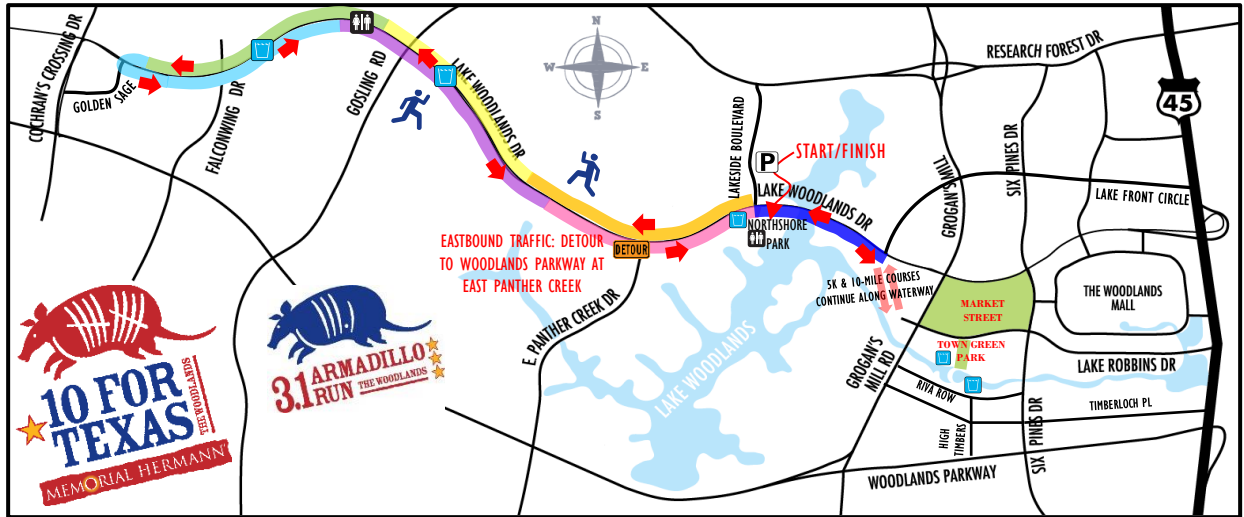

LANE CLOSURE INFORMATION

17th Annual Memorial Hermann 10 for Texas

Avoid Delays, Use Alternate Routes

Saturday, October 8, 2022

★ Northshore Park

Featuring a certified 10-mile course, 6th Annual **3.1 Armadillo Run** 5K and the 15th Annual **One 4 Texas Kids' Fun Run** with a Texas-sized Post-Race Party at Northshore Park!

Produced by

THE WOODLANDS
T O W N S H I P

ESTIMATED LANE OPENING TIMES

Yellow	8:15 a.m.	Purple	9:15 a.m.
Light Yellow	8:30 a.m.	Pink	9:30 a.m.
Light Green	8:45 a.m.	Blue	10:30 a.m.
Light Blue	9 a.m.		

The above areas along the race route will be closed to vehicular traffic beginning at 6 a.m. With the exception of Windward Cove residents, please be advised eastbound traffic traveling along Lake Woodlands will be detoured at East Panther Creek to Woodlands Parkway.

**FOR RACE DAY TRAFFIC INFORMATION, CONTACT
THE WOODLANDS TOWNSHIP:
281-210-2099 • races@thewoodlandstownship-tx.gov**